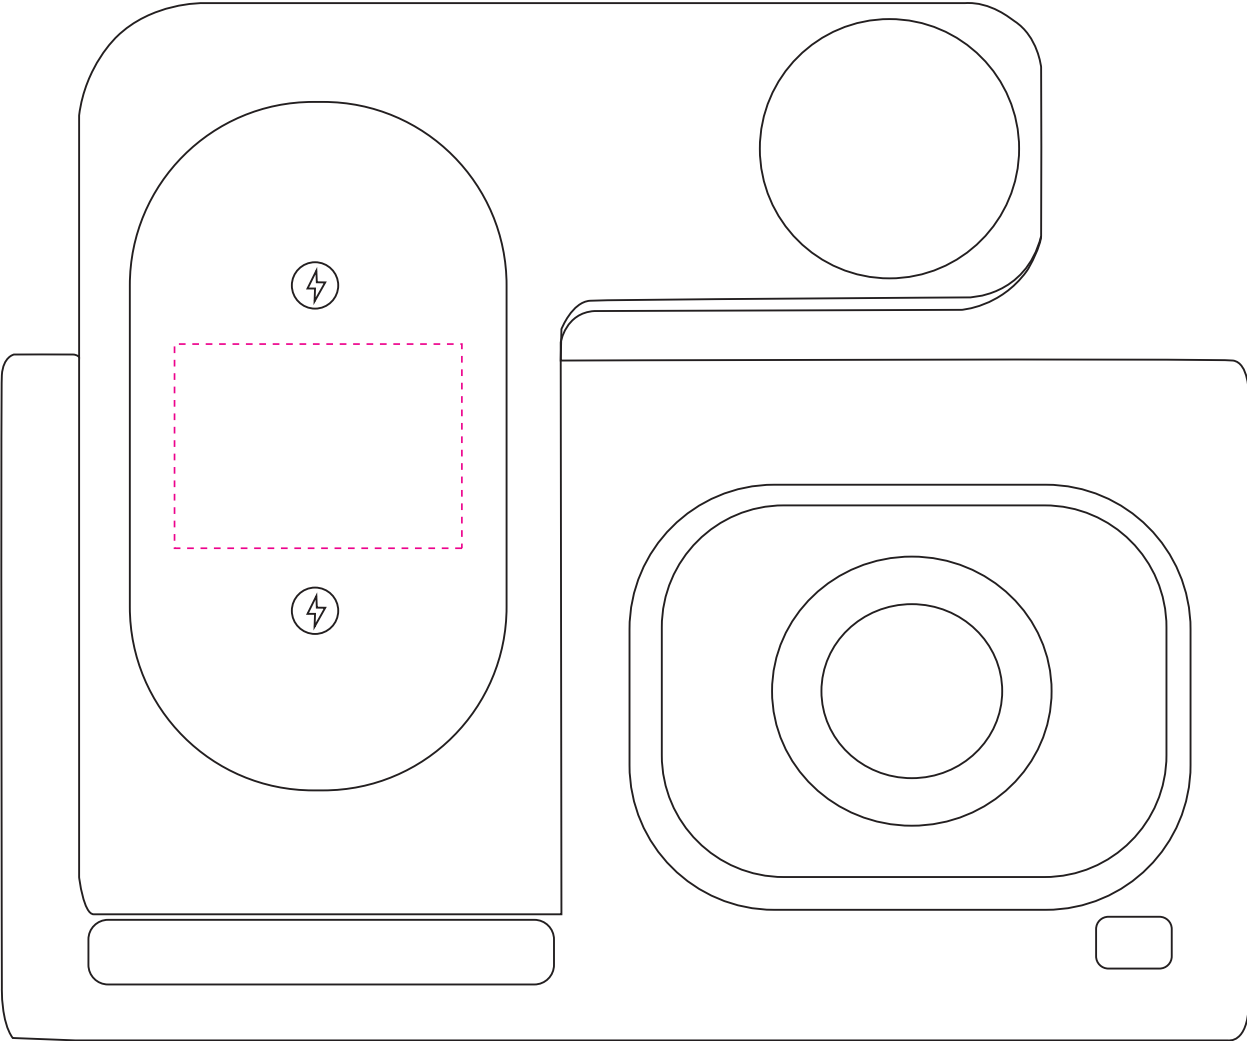

# CM5389

print size : 38 x 27mm  
Silkscreen